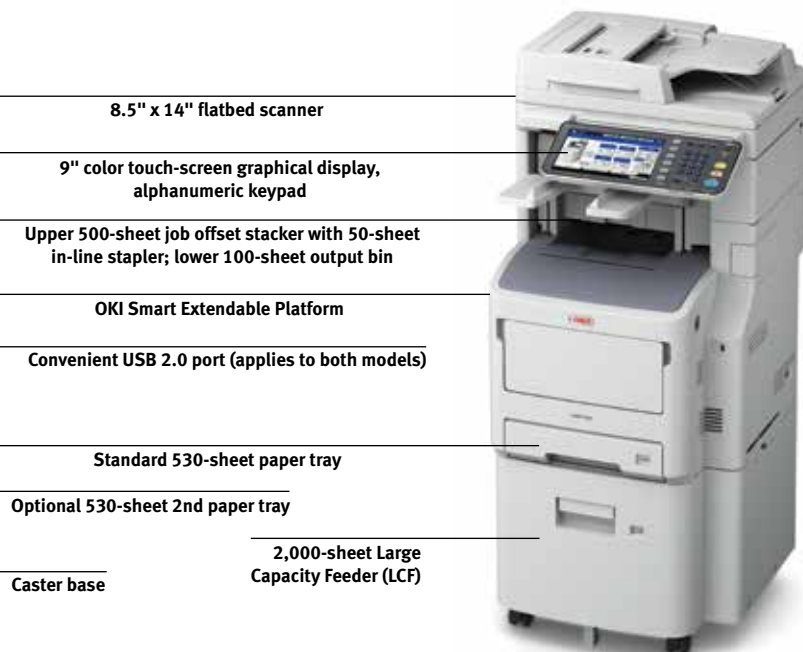

MPS5502mbfx+