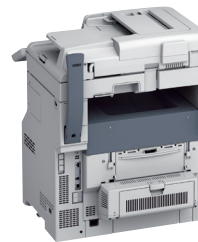

MPS4242mc+ Series Configurations

Basic Unit

Dimensions WxDxH
(does not include floor stabilizers)

Basic Unit:
(MPS4242mc+ shown:
holds 630-sheets)
20.6" x 23.8" x 26.6"
(including RADF)
PN: 62445901

Base Options Select From:

Caster Base
20.6" x 23.8" x 5.2"
PN: 45466601

Large Capacity Feeder
(holds 2,000-sheets)
20.6" x 23.8" x 15.9"
PN: 45393301

Cabinet with Caster Base
(Assembly Required)
20.6" x 23.8" x 10.6"
PN: 45681801

Additional Options

Extra Paper Tray
(holds 530-sheets)
20.6" x 23.8" x 5.4"
PN: 45466501

Wireless Option
20.6" x 23.8" x 42.5"
MPS4242mcf+ Wireless
PN: 62445906

Main Configurations

MPS4242mc+

- Up to 42 ppm Color/Mono
- 630-sheets standard paper capacity, additional capacity to 3,160
- 20-sheet convenience stapler