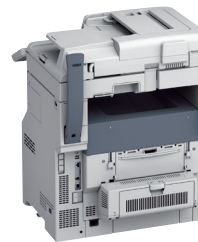

MPS3537mc+ Configurations

Basic Unit

Dimensions WxDxH
(does not include floor stabilizers)

Basic Unit:
(MPS3537mc+ shown:
holds 630-sheets)
20.6" x 23.8" x 26.6"
(including RADF)
PN: 62445801

Base Options Select From:

Caster Base
20.6" x 23.8" x 5.2"
PN: 45466601

Large Capacity Feeder
(holds 2,000-sheets)
20.6" x 23.8" x 15.9"
PN: 45393301

Cabinet with Caster Base
(Assembly Required)
20.6" x 23.8" x 10.6"
PN: 45681801

Additional Options

Extra Paper Tray
(holds 530-sheets)
20.6" x 23.8" x 5.4"
PN: 45466501

Wireless Option
20.6" x 23.8" x 42.5"
MPS3537mc+ Wireless
PN: 62445804

Main Configuration (Desktop) and Optional Configurations